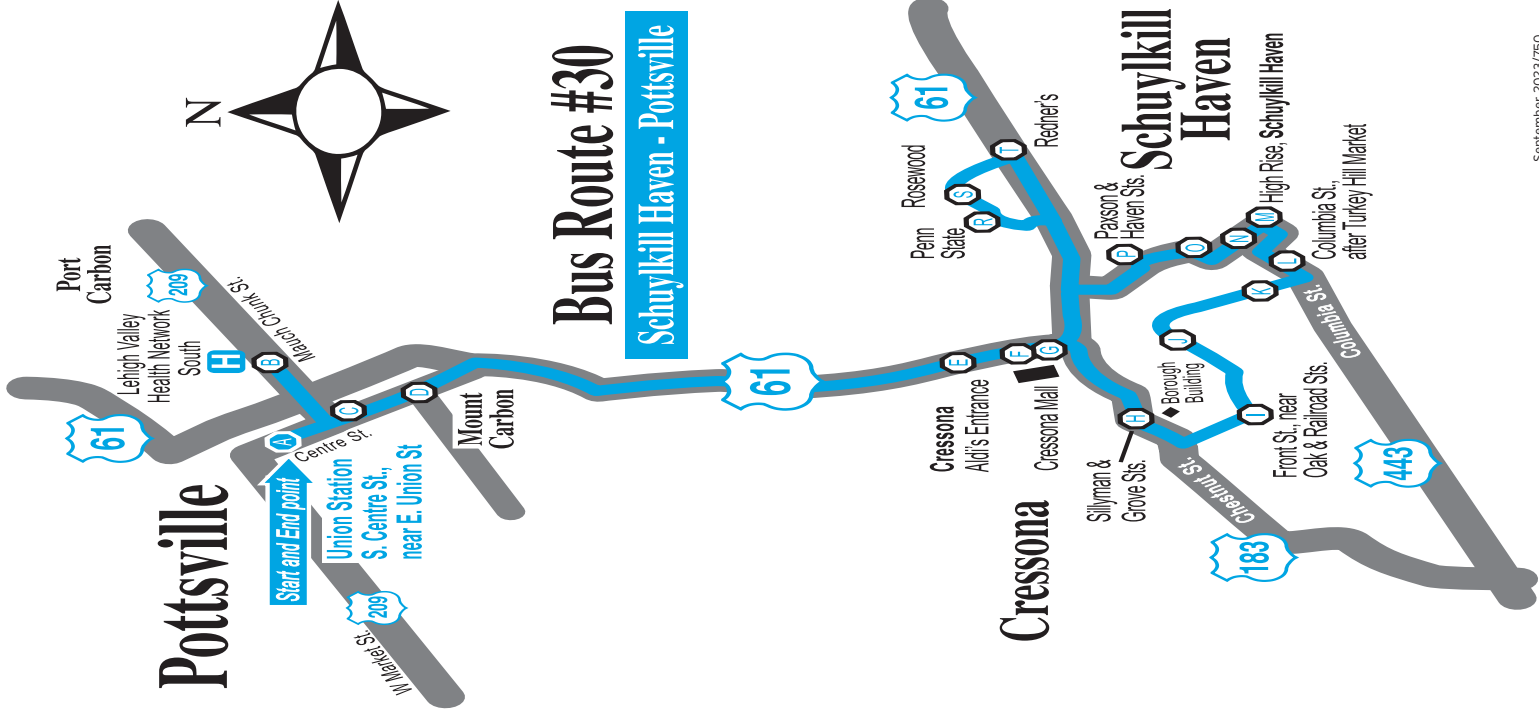

FARES AND ADDITIONAL INFORMATION

BASE FARE

STS has an established base fare of $1.50. All fares are subject to change within a thirty (30) day prior notice.

SENIOR CITIZENS

With programs subsidized by the Pennsylvania State Lottery Program, seniors age sixty five (65) and older, can ride FREE all day with proper identification.

CHILDREN'S FARES

Children up to the age of eight ride FREE. Children between the age of nine and twelve can ride for $.55 per trip. Thirteen and older are considered adults and must pay full fare. A maximum of three (3) children are permitted when accompanied by an adult.

TRANSFERS

ALL transfers are FREE! All passengers MUST request a transfer, IF APPLICABLE, from driver when boarding the vehicle to avoid paying full fare on connecting bus. Transfers are for use only in a continuous direction from point of origin to point of destination. Transfers will only be honored for the next available bus after receipt of transfer and are not valid for a return trip on the same route.

HOLIDAYS

No service provided Saturday, Sunday or the following holidays: New Years Day, Memorial Day, July 4th, Labor Day, Thanksgiving, Christmas Day.

SCHEDULES ARE AVAILABLE FOR THE FOLLOWING ROUTES

MONDAY THRU FRIDAY

- 10 Pottsville/Shenandoah
- 20 Pottsville/Minersville
- 30 Pottsville/Schuylkill Haven
- 40/45/46 Potts/Middleport/Tamaqua/Coaldale/McAdoo
- 51 Shenandoah/Mahanoy City
- 52 Shenandoah/Ashland
- 80 Southern Loop
- 100 Pottsville Loop

OTHER INFORMATION

- Have the exact fare. All bills must be unfolded.
- Smoking, eating or drinking is not permitted.
- Pull buzzer cord one half block from your stop to allow the driver time to safely slow down.
- Remain seated until bus comes to a complete stop.
- All strollers (umbrella type) and walkers with seats must be small in size, collapsible and passenger controlled.
- Carts are not permitted on buses since carts cannot be safely controlled by a passenger and pose a safety hazard to themselves and other riders on the bus.
- No items allowed in aisle at any time.
- Limit three (3) carry on bags per passenger.
- All buses lift equipped.
- Be courteous to your driver and fellow passengers.
- STS is not responsible for articles left on the vehicle.
- All passengers must adhere to STS policy as posted on vehicles.

BIKE RACK POLICY

All Schuylkill County Transportation Authority buses are equipped with front-mounted bike racks that hold two bicycles. There is no extra charge nor special permit or advanced reservation required to transport a bike on the bike rack.