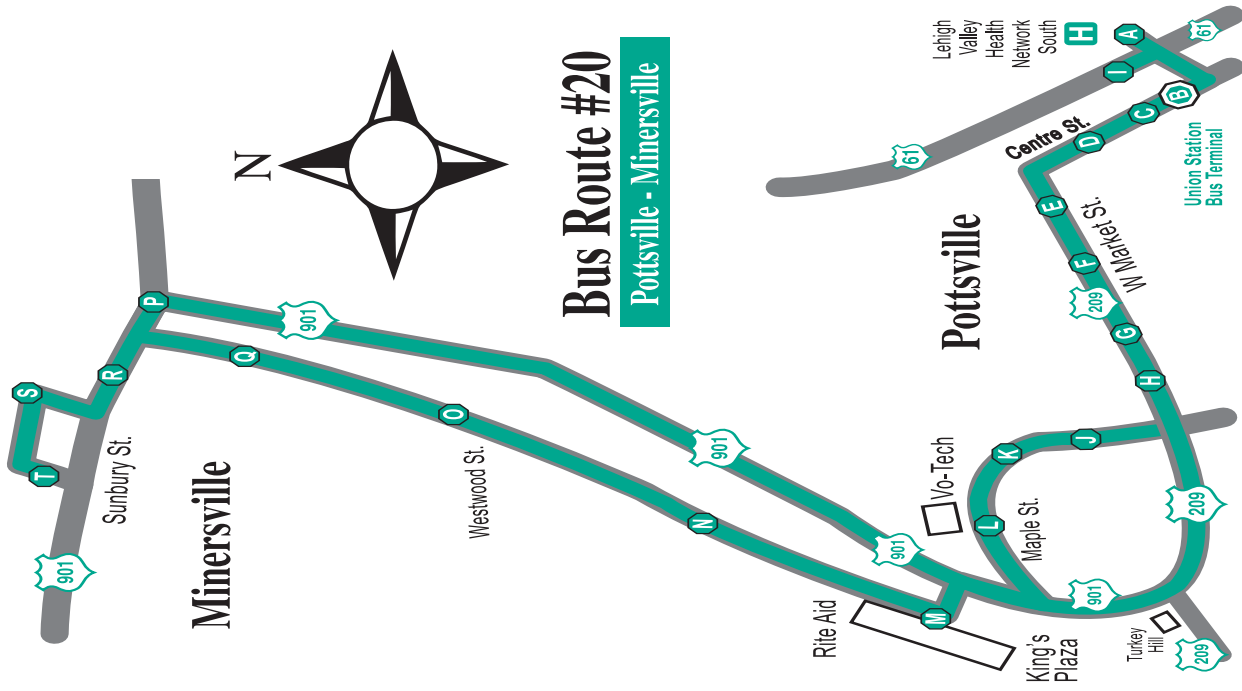

FARES AND ADDITIONAL INFORMATION

BASE FARE

STS has an established base fare of $1.50. All fares are subject to change within a thirty (30) day prior notice.

SENIOR CITIZENS

With programs subsidized by the Pennsylvania State Lottery Program, seniors age sixty five (65) and older, can ride FREE all day with proper identification.

CHILDREN'S FARES

Children up to the age of eight ride FREE. Children between the age of nine and twelve can ride for $.55 per trip. Thirteen and older are considered adults and must pay full fare. A maximum of three (3) children are permitted when accompanied by an adult.

TRANSFERS

ALL transfers are FREE! All passengers MUST request a transfer, IF APPLICABLE, from driver when boarding the vehicle to avoid paying full fare on connecting bus. Transfers are for use only in a continuous direction from point of origin to point of destination. Transfers will only be honored for the next available bus after receipt of transfer and are not valid for a return trip on the same route.

HOLIDAYS

No service provided Saturday, Sunday or the following holidays: New Years Day, Memorial Day, July 4th, Labor Day, Thanksgiving, Christmas Day.

SCHEDULES ARE AVAILABLE FOR THE FOLLOWING ROUTES

MONDAY THRU FRIDAY

- 10 Pottsville/Shenandoah
- 20 Pottsville/Minersville
- 30 Pottsville/Schuykill Haven
- 40/45/46 Potts/Middleport/Tamaqua/Coaldale/McAdoo
- 51 Shenandoah/Mahanoy City
- 52 Shenandoah/Ashland
- 80 Southern Loop
- 100 Pottsville Loop

OTHER INFORMATION

- Have the exact fare. All bills must be unfolded.
- Smoking, eating or drinking is not permitted.
- Pull buzzer cord one half block from your stop to allow the driver time to safely slow down.
- Remain seated until bus comes to a complete stop.
- All strollers (umbrella type) and walkers with seats must be small in size, collapsible and passenger controlled.
- Carts are not permitted on buses since carts cannot be safely controlled by a passenger and pose a safety hazard to themselves and other riders on the bus.
- No items allowed in aisle at any time.
- Limit three (3) carry on bags per passenger.
- All buses lift equipped.
- Be courteous to your driver and fellow passengers.
- STS is not responsible for articles left on the vehicle.
- All passengers must adhere to STS policy as posted on vehicles.

BIKE RACK POLICY

All Schuylkill County Transportation Authority buses are equipped with front-mounted bike racks that hold two bicycles. There is no extra charge nor special permit or advanced reservation required to transport a bike on the bike rack.

- **ONLY BIKES THAT CAN BE PROPERLY SECURED ARE ALLOWED ON THE RACKS**
- **MOTORIZED BIKES WITH GASOLINE TANKS AND E-BIKES WITH LITHIUM BATTERIES ARE PROHIBITED**
- Be prepared to load your bike when the bus approaches.
- Make sure to inform the driver that you are using the rack. Drivers can instruct on proper use, but cannot touch your bike.
- You must load and unload your bike from the curb or in front of the bus.
- Remove any water bottles, pumps or other loose items.