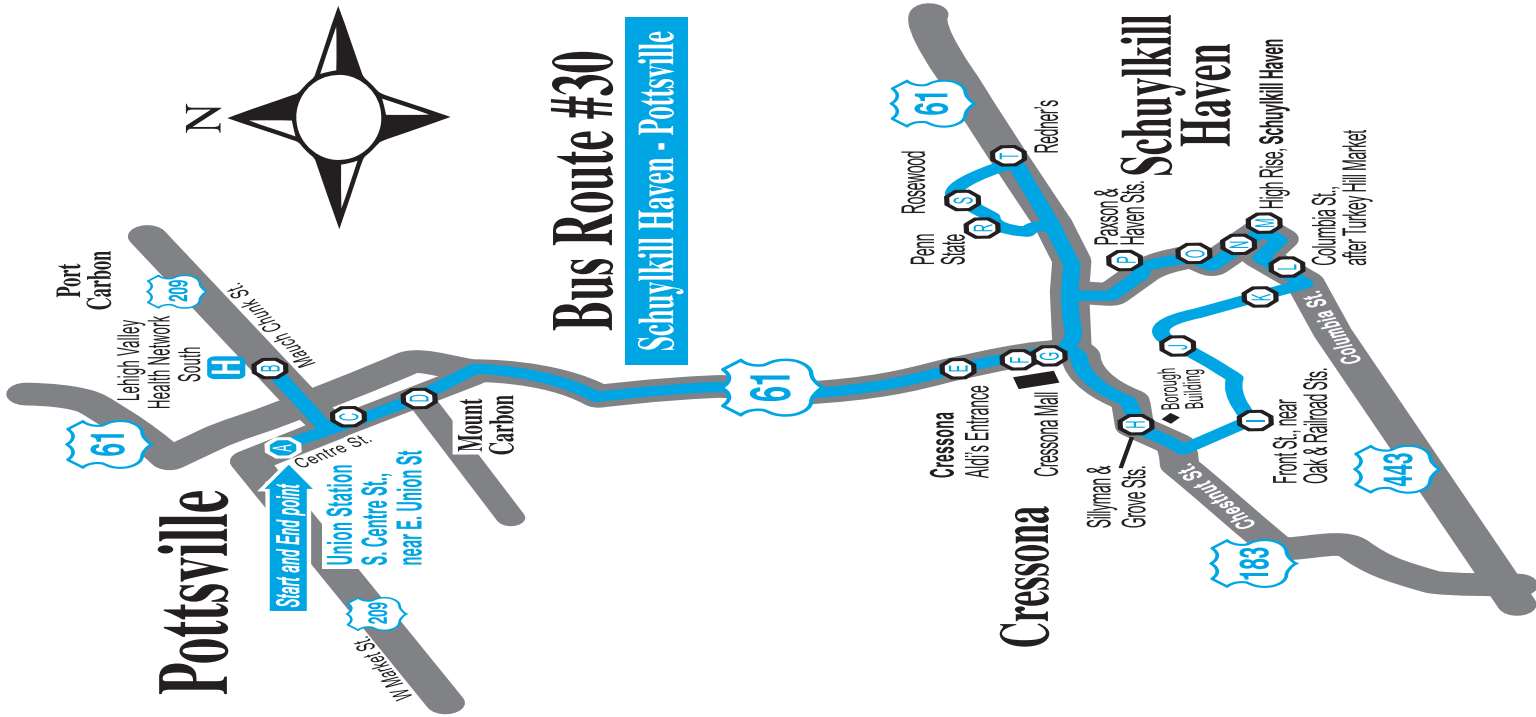

POTTSVILLE SCHUYLKILL HAVEN

30

Providing Quality Service Since 1982

SCHUYLKILL TRANSPORTATION SYSTEM

(Mon. thru Fri. & Sat.)

- POTTSVILLE
- MT. CARBON
- CRESSONA - MALL
- CRESSONA
- SCHUYLKILL HAVEN
- PENN STATE / ROSEWOOD
- REDNER'S

UNION STATION
300 S. Centre Street • Pottsville, PA 17901
800-832-3322 or 429-2701

www.go-sts.com

JANUARY 2021

FARES AND ADDITIONAL INFORMATION

BASE FARE

STS has an established base fare of $1.50. All fares are subject to change within a thirty (30) day prior notice.

SENIOR CITIZENS

With programs subsidized by the Pennsylvania State Lottery Program, seniors age sixty five (65) and older, can ride FREE all day with proper identification.

CHILDREN'S FARES

Children up to the age of eight ride FREE. Children between the age of nine and twelve can ride for $.55 per trip. Thirteen and older are considered adults and must pay full fare. A maximum of three (3) children are permitted when accompanied by an adult.

TRANSFERS

ALL transfers are FREE! All passengers MUST request a transfer, IF APPLICABLE, from driver when boarding the vehicle to avoid paying full fare on connecting bus. Transfers are for use only in a continuous direction from point of origin to point of destination. Transfers will only be honored for the next available bus after receipt of transfer and are not valid for a return trip on the same route.

HOLIDAYS

No service provided Sunday or the following holidays: New Years Day, Memorial Day, July 4th, Labor Day, Thanksgiving, Christmas Day.

SCHEDULES ARE AVAILABLE FOR THE FOLLOWING ROUTES

MONDAY THRU FRIDAY

- 51 Shenandoah/Mahanoy City
- 52 Shenandoah/Ashland
- 80 Southern Loop
- 100 Pottsville Loop
- 40/45/46 Pottsville/Middleport/Tamaqua/Coaldale/McAdoo

MONDAY THRU SATURDAY

- 10 Pottsville/Shenandoah
- 20 Pottsville/Minersville
- 30 Pottsville/Schuylkill Haven
- 40 Pottsville/Middleport

SATURDAY

- 14 Port Carbon/Palo Alto/St Clair
- 10/51/52 Pottsville/Shenandoah/Mahanoy City/Ashland

SEASONAL

- 47 Hometown Auction (Wednesday)

OTHER INFORMATION

- Have the exact fare. All bills must be unfolded.
- Smoking, eating or drinking is not permitted.
- Pull buzzer cord one half block from your stop to allow the driver time to safely slow down.
- Remain seated until bus comes to a complete stop.
- All strollers (umbrella type) and walkers with seats must be small in size, collapsible and passenger controlled.
- Carts are not permitted on buses since carts cannot be safely controlled by a passenger and pose a safety hazard to themselves and other riders on the bus.
- No items allowed in aisle at any time.
- Limit three (3) carry on bags per passenger.
- All buses lift equipped.
- Be courteous to your driver and fellow passengers.
- STS is not responsible for articles left on the vehicle.
- All passengers must adhere to STS policy as posted on vehicles.