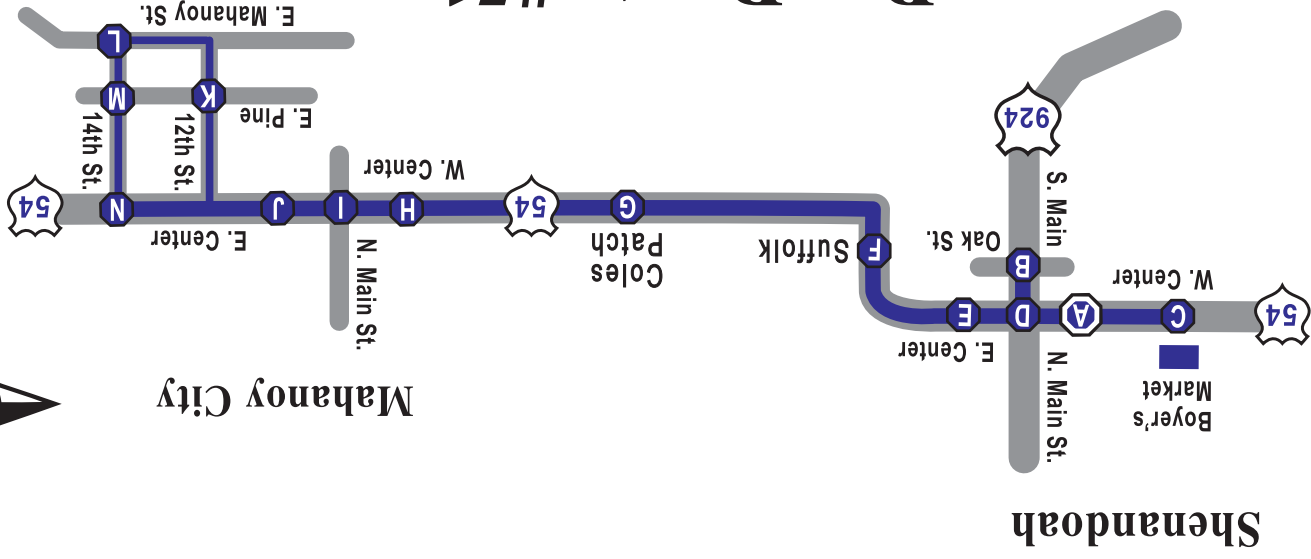

SHENANDOAH - MAHANOY CITY

51

Providing Quality Service Since 1982

SCHUYLKILL TRANSPORTATION SYSTEM

(Monday thru Friday)

- SHENANDOAH
- MAHANOY CITY
- SUFFOLK

UNION STATION
300 S. Centre Street • Pottsville, PA 17901
800-832-3322 or 429-2701
www.go-sts.com

APRIL 2020

Bus Route #51 Shenandoah-Mahanoy City

FARES AND ADDITIONAL INFORMATION

BASE FARE

STS has an established base fare of \$1.50. All fares are subject to change within a thirty (30) day prior notice.

SCHEDULES ARE AVAILABLE FOR THE FOLLOWING ROUTES

MONDAY THRU FRIDAY

- 51 Shenandoah/Mahanoy City
- 52 Shenandoah/Ashland
- 80 Southern Loop
- 100 Pottsville Loop
- 40/45/46 Pottsville/Middleport/Tamaqua/Coaldale/McAdoo

R = Request Stop; Call STS at 800-832-3322

(+) Bus Continues to Big Lots Plaza, Frackville and Fairlane Mall, Pottsville

* Bus Continues to Walmart

ADVERTISE

YOUR

BUSINESS

HERE.

CONTACT